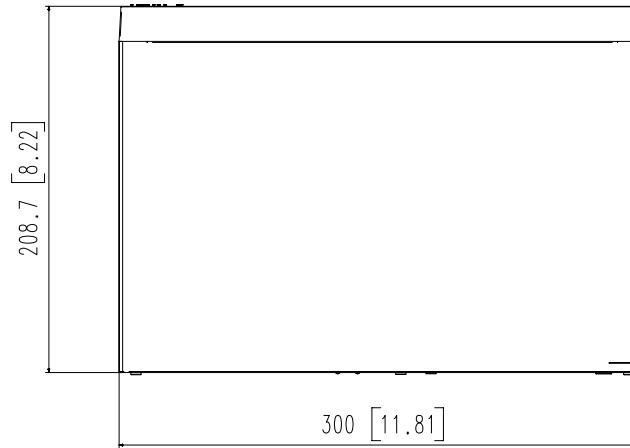

47 [1.85]

51.9 [2.04]

3	파생 MODEL2	QRN-420S
2	파생 MODEL1	LRN-410S
1	BASIC MODEL	'19.11.12
No.	MODEL NAME	QRN-410
Unit:mm[inch]		SCALE:1/1
		Hanwha Techwin