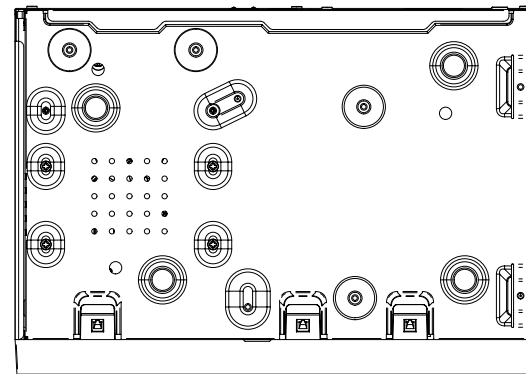

47 [1.85]

51.9 [2.04]