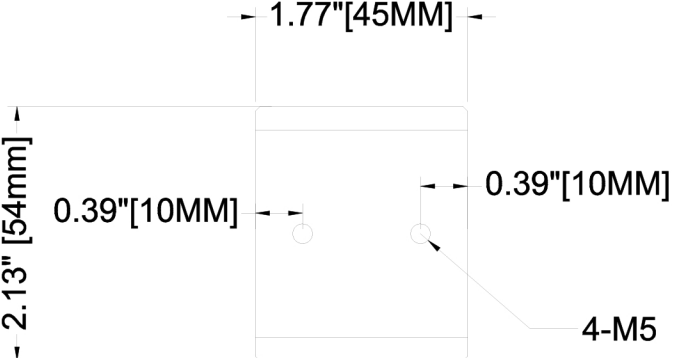

**Maximum load rating: 500 lbs**

**SBP-HCF Scale=1:1**