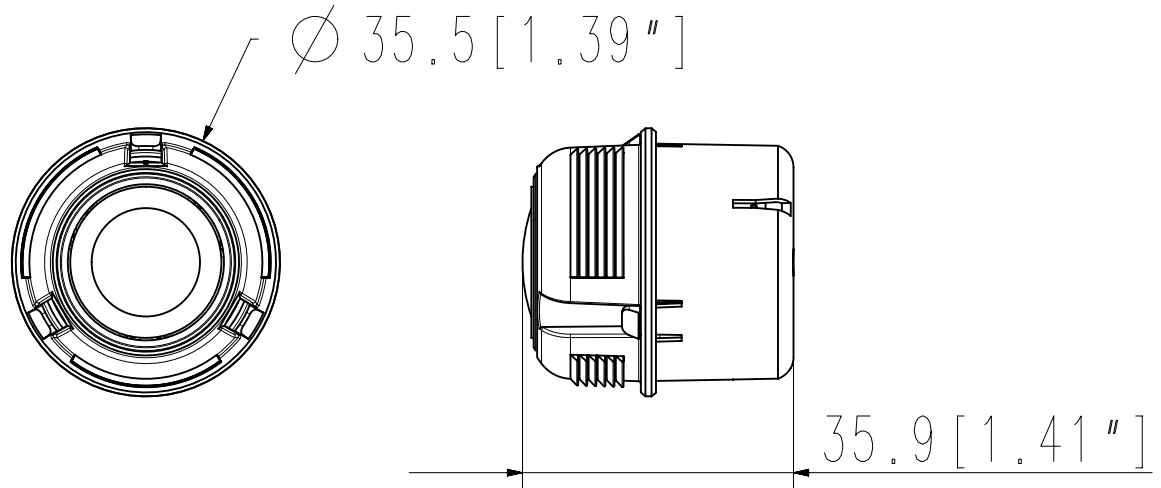

단위 : mm(인치)

SLA-2M SERIES