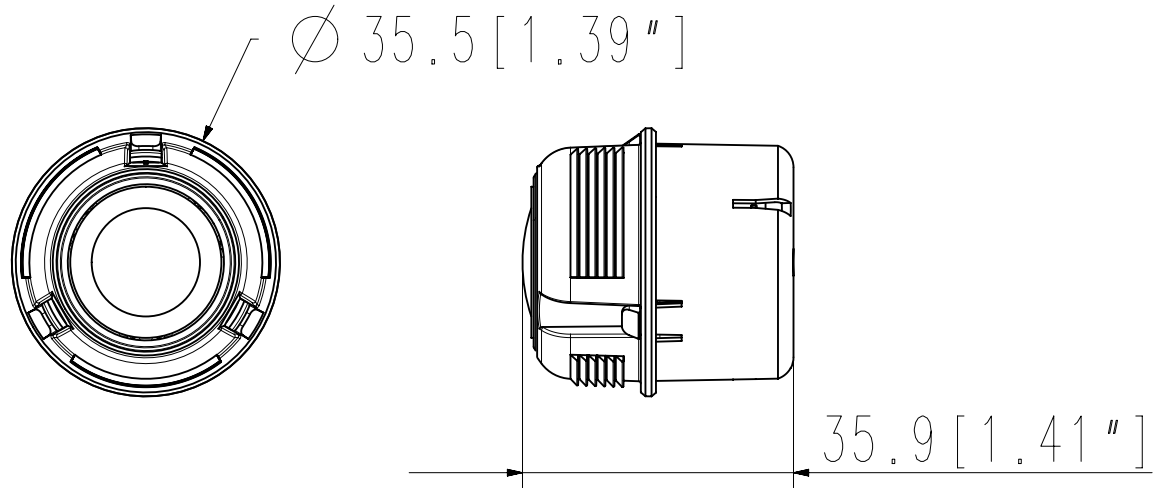

SLA-2M6002D

2MP Lens Module for PNM-7002VD

Key Features

- 0.055Lux@F2.0 Color, B/W
- 6.0mm fixed lens (2MP)

Accessories (Optional)

PNM-7002VD

Video	
Imaging Device	1/2.8" CMOS
Minimum Illumination	Color: 0.055Lux(F2.0, 1/30sec)
Lens	
Focal Length (Zoom Ratio)	6.0mm fixed focal
Maximum Aperture Ratio	F2.0
Angular Field of View	H: 50.4°, V: 28.8°, D: 58.1°
Focus Control	Fixed
Pan / Tilt / Rotate	
Pan / Tilt / Rotate Range	-176°~+176° / 0°~30° / -90°~+90°
Mechanical	
Color / Material	Black / Plastic
Product dimensions / weight	Ø35.5x35.9mm, 30g

단위 : mm(인치)

SLA-2M SERIES

SLA-5M SERIES