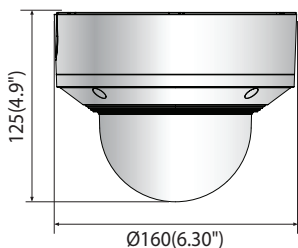

Dimensions

Unit : mm (inch)