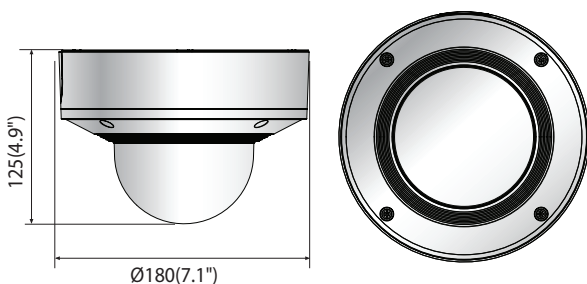

## Key Features

- 2 Megapixel resolution
- 0.015Lux@F1.4 (Color), 0.0015Lux@F1.4 (B/W)
- Day & Night (ICR), WDR (150dB)
- Hallway View, WiseStreamII Support
- Video & Audio analytics, Audio playback
- DIS and shock detection with built-in gyro sensor
- Modular structure, PoE, 12VDC, 24VAC (Optional)
- IP66/IP67, IP6K9K, IK10+, NEMA4X

## Dimensions

Unit : mm (inch)