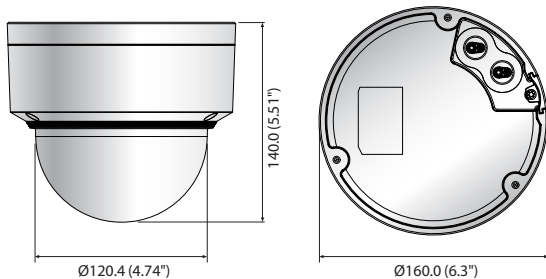

Dimensions

Unit : mm (inch)

Accessories (Optional)

XNV-6085

VIDEO	
Imaging Device	1/2" 2.17M CMOS
Total Pixels	1,952(H) X 1,113(V) approx 2.17M pixels
Effective Pixels	1,945(H) X 1,097(V) approx 2.13M pixels
Scanning System	Progressive Scan
Min. Illumination	Color : 0.004 Lux (1/30sec, F0.94), B/W : 0.0004 Lux (1/30sec, F0.94)
S / N Ratio	50dB
Video Out	CVBS : 1.0Vpp / 75Ω composite, 720 x 480(N), 720 x 576(P), for Installation USB : Micro USB Type B, 1280 x 720 for Installation
LENS	
Focal Length (Zoom Ratio)	4.1 ~ 16.4mm (Optical 4x)
Max. Aperture Ratio	F0.94(Wide) ~ F2.4(Tele)
Angular Field of View	H : 100°(Wide) ~ 26.2°(Tele) / V : 54°(Wide) ~ 14.8°(Tele) / D : 116°(Wide) ~ 30°(Tele)
Min. Object Distance	0.7m (2.30ft)
Focus Control	Simple Focus (motorized V/F) / Manual
Lens / Mount Type	DC Auto Iris / Board-in Type
PAN / TILT / ROTATE	
Pan / Tilt / Rotate Range	±175° / ±73° / ±175°
PTR Control	Remote adjustment (Max. 200 cycles)
OPERATIONAL	
Camera Title	Off / On (Displayed up to 85 Characters) - W/W : English / Numeric / Special Characters - China : English / Numeric / Special Characters - Common : Multi-line (Max. 5), Color (Gray / Green / Red / Blue / Black / White), Transparency, Auto scale by Resolution
Day & Night	Auto (ICR) / Color / B/W / External / Schedule
Backlight Compensation	Off / BLC / HLC / WDR
Wide Dynamic Range	150dB
Contrast Enhancement	SSDR (Off / On)
Digital Noise Reduction	SSNRV (2D + 3D Noise filter) (Off / On)
Digital Image Stabilization	Off / On (Built-in Gyro sensor)
Digital PTZ	24x, Digital PTZ (Preset, Group)
Defog	Off / Auto / Manual
Motion Detection	Off / On (8ea, 8point polygonal zones), Handover
Privacy Masking	Off / On (32ea, polygonal zones) - Color : Gray / Green / Red / Blue / Black / White - Mosaic
Gain Control	Off / Low / Middle / High
White Balance	ATW / AWC / Manual / Indoor / Outdoor (Included mercury & Sodium)
LDC (Lens Distortion Correction)	Off / On (5 Levels with min / max)
Electronic Shutter Speed	Minimum / Maximum / Anti Flicker (2 ~ 1/12,000sec)
Digital PTZ	24x, Digital PTZ (Preset, Group)
Flip / Mirror	Off / On, Hallway View : 90°/270°
Video & Audio Analytics	Tampering, Loitering, Directional detection, Defocus detection, Fog detection, Virtual line, Enter / Exit, (Dis) Appear, Audio detection, Face detection, Motion detection, Digital auto tracking, Sound classification
Alarm I/O	Input 1ea / Output 1ea
Alarm Triggers	Alarm Input, Motion detection, Video & Audio analytics, Network disconnect
Alarm Events	File Upload Via FTP, E-mail, Notification Via E-mail, Local storage (SD / SDHC / SDXC) or NAS recording at event triggers, External output, DPTZ preset
Pixel Counter	Support
NETWORK	
Ethernet	RJ-45 (10/100 BASE-T)
Video Compression Format	H.265 / H.264 (MPEG-4 part 10/AVC) : Main / Baseline / High, MJPEG
Resolution	1920 x 1080, 1280 x 1024, 1280 x 960, 1280 x 720, 1024 x 768, 800 x 600, 800 x 448, 720 x 576, 720 x 480, 640 x 480, 640 x 360, 320 x 240
Max. Framerate	H.265 / H.264 : Max. 60fps at all resolutions, MJPEG : Max. 30fps
Smart Codec	Manual mode (Area-based : 5ea)
WiseStreamII	Support
Video Quality Adjustment	H.265 / H.264 / MJPEG : Target Bitrate Level Control
Bitrate Control Method	H.265 / H.264 : CBR or VBR, MJPEG : VBR
Streaming Capability	Multiple streaming (Up to 10 Profiles)
Audio In	Selectable (Mic in / Line in), Supply voltage : 2.5VDC (4mA), Input impedance : approx. 2K Ohm
Audio Out	Line out (3.5mm mono jack), Max output level : 1 Vrms
Audio Compression Format	G.711 u-law/G.726 Selectable, G.726 (ADPCM) 8KHz, G.711 8KHz G.726 : 16Kbps, 24Kbps, 32Kbps, 40Kbps, AAC-LC : 48Kbps at 16KHz
Audio Communication	Bi-directional (2-way)
IP	IPv4, IPv6
Protocol	TCP/IP, UDP/IP, RTP (UDP), RTP (TCP), RTCP, RTSP, NTP, HTTP, HTTPS, SSL/TLS, DHCP, PPPoE, FTP, SMTP, ICMP, IGMP, SNMPv1/a2c/v3 (MIB-2), ARP, DNS, DDNS, QoS, PIM-SM, UPnP, Bonjour
Security	HTTPS (SSL) login authentication, Digest login authentication IP address filtering, User access log, 802.1X Authentication (EAP-TLS, EAP-LEAP)
Streaming Method	Unicast / Multicast
Max. User Access	20 Users at Unicast Mode
Edge Storage	SD / SDHC / SDXC 2Slot (Up to 512GB) - Continuous recording (1st Slot to 2nd Slot) - Motion Images recorded in the SD/SDHC/SDXC memory card can be downloaded. NAS (Network Attached Storage), Local PC for Instant Recording
Application Programming Interface	ONVIF profile S/G, SUNAPI 2.0 (HTTP API), Wisenet Open Platform English, Korean, French, German, Spanish, Italian, Chinese, Russian, Japanese, Swedish, Portuguese, Turkish, Polish, Czech, Dutch, Hungary, Greek
Webpage Language	Supported OS : Windows 7, 8, 10, Mac OS X 10.10, 10.11, 10.12 Non-plugin Webviewer - Supported Browser : Google Chrome 56, MS Edge 39, Mozilla Firefox 61 (Window 64bit only), Apple Safari 10 (Mac OS X only)
Web Viewer	Plug-in Webviewer - Supported Browser : MS Explore 11, Apple Safari 10 (Mac OS X only)
Central Management Software	SmartViewer, SSM
ENVIRONMENTAL	
Operating Temperature / Humidity	-40°C ~ +55°C (-40°F ~ +131°F) / Less than 90% RH * Start up should be done at above -35°C (-31°F)
Storage Temperature / Humidity	-40°C ~ +60°C (-40°F ~ +140°F) / Less than 90% RH
Ingress Protection / Vandal Resistance	IP67 / IP66, NEMA 4X / IK10
ELECTRICAL	
Input Voltage / Current	24V AC, 12V DC, PoE (IEEE802.3af, Class3)
Power Consumption	Max. 13.5W (24V AC), Max. 11.1W (12V DC), Max. 12.1W (PoE)
MECHANICAL	
Color / Material	Ivory / Aluminum
Dimensions (WxH)	Ø160.0 x 140.0mm (Ø6.30" x 5.51")
Weight	1.40kg (3.09 lb)